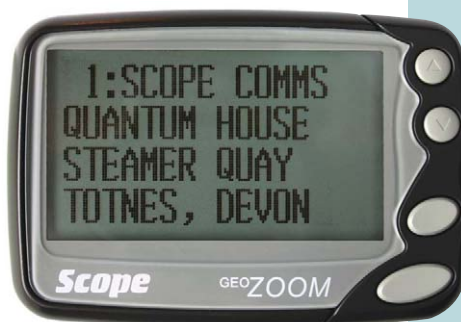

GEO 84Z

8/4 line alphanumeric pager

The Big Screen Alternative

Scope has done it again! Another first to market with a product that's on everybody's wish list. A frequency programmable, 8 line text pager that you can operate and read without the aid of a magnifying glass.

8 line mode (3 mm text height)

4 line mode (6 mm text height)

features

The 84Z Geo Zoom has 8 lines of big clearly readable text, or if you want, 4 lines of REALLY BIG HIGH VISIBILITY CHARACTERS. For low light conditions, cool blue backlighting further enhances the viewing experience.

GEO 847

8/4 line
alphanumeric pager

Specification

Display:	High Contrast Dot Matrix LCD: 8 Line or 4 line Zoom Display
Addresses:	8 addresses (individually selectable Off/ Tone/Numeric/ Alpha)
Messages:	60 messages, up to 20,000+ characters
Size:	77 (L) x 53 (W) x 19 (D) mm
Weight:	56g (without battery)
Frequency ranges:	Synthesized 440- 470 MHz (see ranges below)
Signalling protocol:	POCSAG
Data transmit rate:	512, 1200 or 2400 baud
Sensitivity:	5 μ V/m @ 512 baud, 7 μ V/m @ 1200 baud
Beeper output:	Better than 80 db @ 30cm
Power:	Single AAA (LR03) battery
Model Suffix:	Frequency range K 442-448 MHz L 448-454 MHz M 454-460 MHz N 460-466 MHz P 466-472 MHz