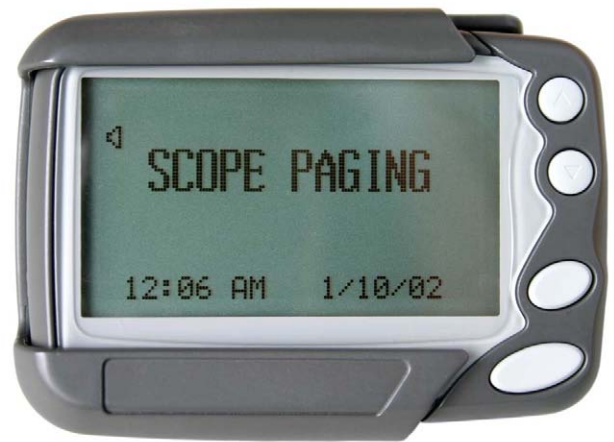

GEO 84Z

8/4 line alphanumeric pager

The Big Screen Alternative

Scope has done it again! Another first to market with a product that's on everybody's wish list. A frequency programmable, 8 line text pager that you can operate and read without the aid of a magnifying glass.

- Frequency Programmable
- Selectable Character Height, 3 or 6 mm
- 20,000+ Character Memory
- Hand Program Frequency & Address
- Urgent Call Alert Mode
- BS5839-1: 2002 Compliant*

*with regard to fire paging systems for the deaf

GEO 847

8/4 line
alphanumeric pager

Specification

Display:	High Contrast Dot Matrix LCD: 8 Line or 4 line Zoom Display
Addresses:	8 addresses (individually selectable Off/ Tone/Numeric/ Alpha)
Messages:	60 messages, up to 20,000+ characters
Size:	77 (L) x 53 (W) x 19 (D) mm
Weight:	56g (without battery)
Frequency ranges:	Synthesized 440- 470 MHz (see ranges below)
Signalling protocol:	POCSAG
Data transmit rate:	512, 1200 or 2400 baud
Sensitivity:	5 μ V/m @ 512 baud, 7 μ V/m @ 1200 baud
Beeper output:	Better than 80 db @ 30cm
Power:	Single AAA (LR03) battery
Model Suffix:	Frequency range K 442-448 MHz L 448-454 MHz M 454-460 MHz N 460-466 MHz P 466-472 MHz

Operation is simple and unfussy.
All functions are selectable by icons
clearly displayed on the big screen.

Main features

- **Address & frequency hand programmable (password protected)**
- **Storage:** Repeat message rejection: optional 1,2,5,10 minutes or disabled
- **Low Battery indicator**
- **Out of Range (NO Service) Indicator**
- **Repeat Message Indicator**
- **Error Message Indicator**
- **Unread Message Indicator**
- **Alert Modes:** Vibrate, Tone, Quiet Tone & Mute
- **Alert Length:** 8, 16, 32 or 64 second programmable
- **Urgent Call (Tone + Vibrate)**
- **Real Time Clock with Alarm**