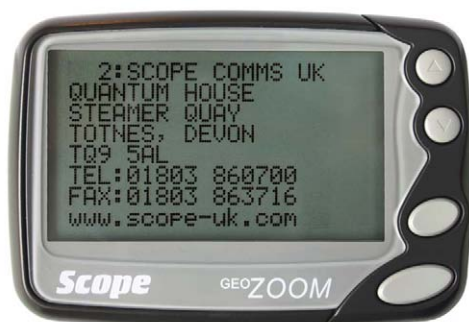

GEO 84Z

8/4 line alphanumeric pager

The Big Screen Alternative

Scope has done it again! Another first to market with a product that's on everybody's wish list. A frequency programmable, 8 line text pager that you can operate and read without the aid of a magnifying glass.

8 line mode (3 mm text height)

4 line mode (6 mm text height)

features

The 84Z Geo Zoom has 8 lines of big clearly readable text, or if you want, 4 lines of REALLY BIG HIGH VISIBILITY CHARACTERS. For low light conditions, cool blue backlighting further enhances the viewing experience.

- Frequency Programmable
- Selectable Character Height, 3 or 6 mm
- 20,000+ Character Memory
- Hand Program Frequency & Address
- Urgent Call Alert Mode
- BS5839-1: 2002 Compliant*

*with regard to fire paging systems for the deaf

GEO 847

8/4 line
alphanumeric pager

Specification

Display:	High Contrast Dot Matrix LCD: 8 Line or 4 line Zoom Display
Addresses:	8 addresses (individually selectable Off/ Tone/Numeric/ Alpha)
Messages:	60 messages, up to 20,000+ characters
Size:	77 (L) x 53 (W) x 19 (D) mm
Weight:	56g (without battery)
Frequency ranges:	Synthesized 440- 470 MHz (see ranges below)
Signalling protocol:	POCSAG
Data transmit rate:	512, 1200 or 2400 baud
Sensitivity:	5 μ V/m @ 512 baud, 7 μ V/m @ 1200 baud
Beeper output:	Better than 80 db @ 30cm
Power:	Single AAA (LR03) battery
Model Suffix:	Frequency range K 442-448 MHz L 448-454 MHz M 454-460 MHz N 460-466 MHz P 466-472 MHz